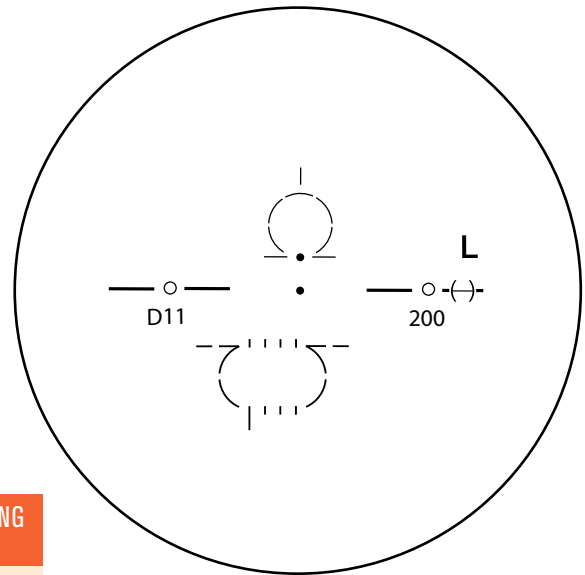

**HOYA**  
The FreeForm Company

NuPolar is a registered trademark of Younger Optics.

**MIN. FITTING HEIGHT**  
14mm

**MIN. FITTING HEIGHT**  
17mm

Nasal	Temporal	Description
D		Hoyalux Dynamic Design
1/4		Corridor length - 1=11mm , 4=14mm
1/3		1 = 1.50 Material, 3 = 1.60 Material
	ADD	Addition (eg/ 200 = 2.00D)
	(-)	HOYA Laser Engraving Mark