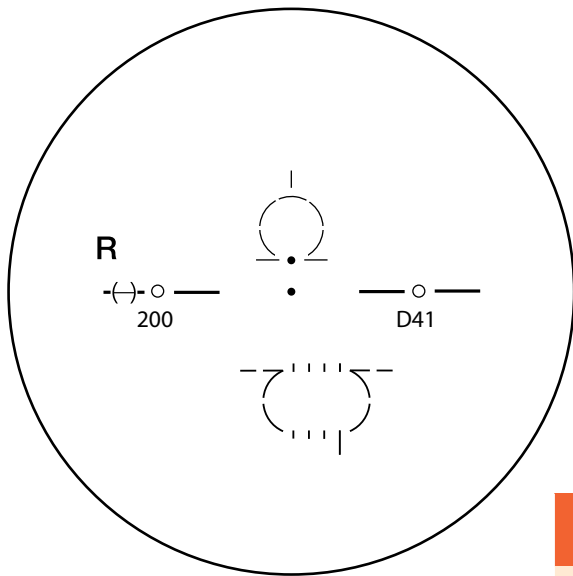

**HOYA**  
The FreeForm Company

NuPolar is a registered trademark of Younger Optics.

**MIN. FITTING HEIGHT**  
14mm

**MIN. FITTING HEIGHT**  
17mm

Nasal	Temporal	Description
D		Hoyalux Dynamic Design
1/4		Corridor length - 1=11mm , 4=14mm
1/3		1 = 1.50 Material, 3 = 1.60 Material
	ADD	Addition (eg/ 200 = 2.00D)
	(-)	HOYA Laser Engraving Mark