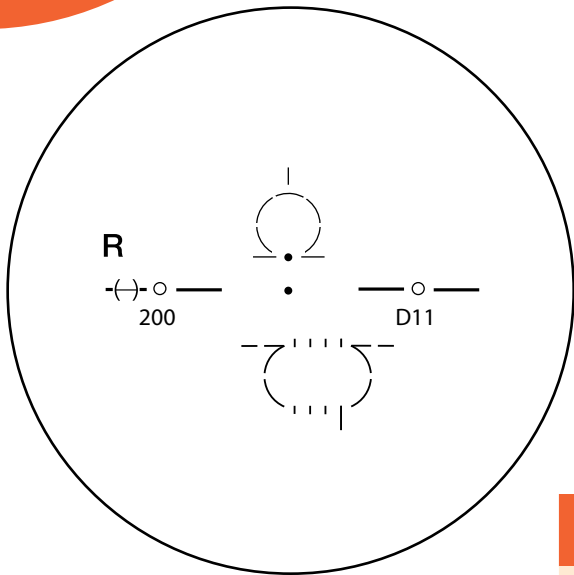

**HOYA**  
The FreeForm Company

NuPolar is a registered trademark of Younger Optics.

**MIN. FITTING HEIGHT**  
14mm

**MIN. FITTING HEIGHT**  
17mm

Nasal	Temporal	Description
D		Hoyalux Dynamic Design
1/4		Corridor length - 1=11mm , 4=14mm
1/3		1 = 1.50 Material, 3 = 1.60 Material
	ADD	Addition (eg/ 200 = 2.00D)
	(-)	HOYA Laser Engraving Mark