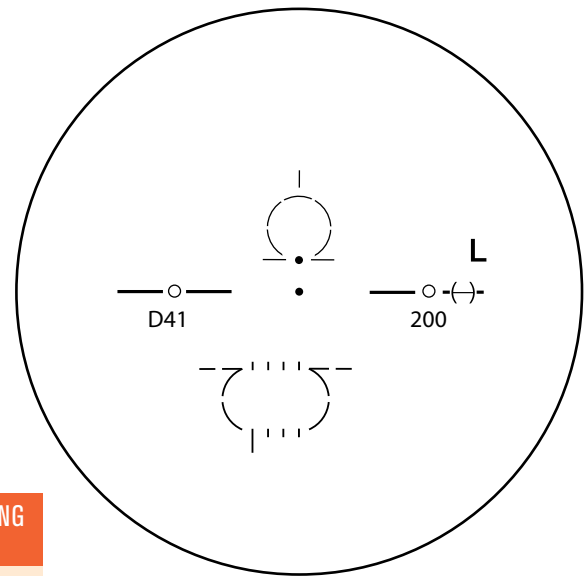

**HOYA**  
The FreeForm Company

NuPolar is a registered trademark of Younger Optics.

**MIN. FITTING HEIGHT**  
14mm

**MIN. FITTING HEIGHT**  
17mm

Nasal	Temporal	Description
D		Hoyalux Dynamic Design
1/4		Corridor length - 1=11mm , 4=14mm
1/3		1 = 1.50 Material, 3 = 1.60 Material
	ADD	Addition (eg/ 200 = 2.00D)
	(-)	HOYA Laser Engraving Mark